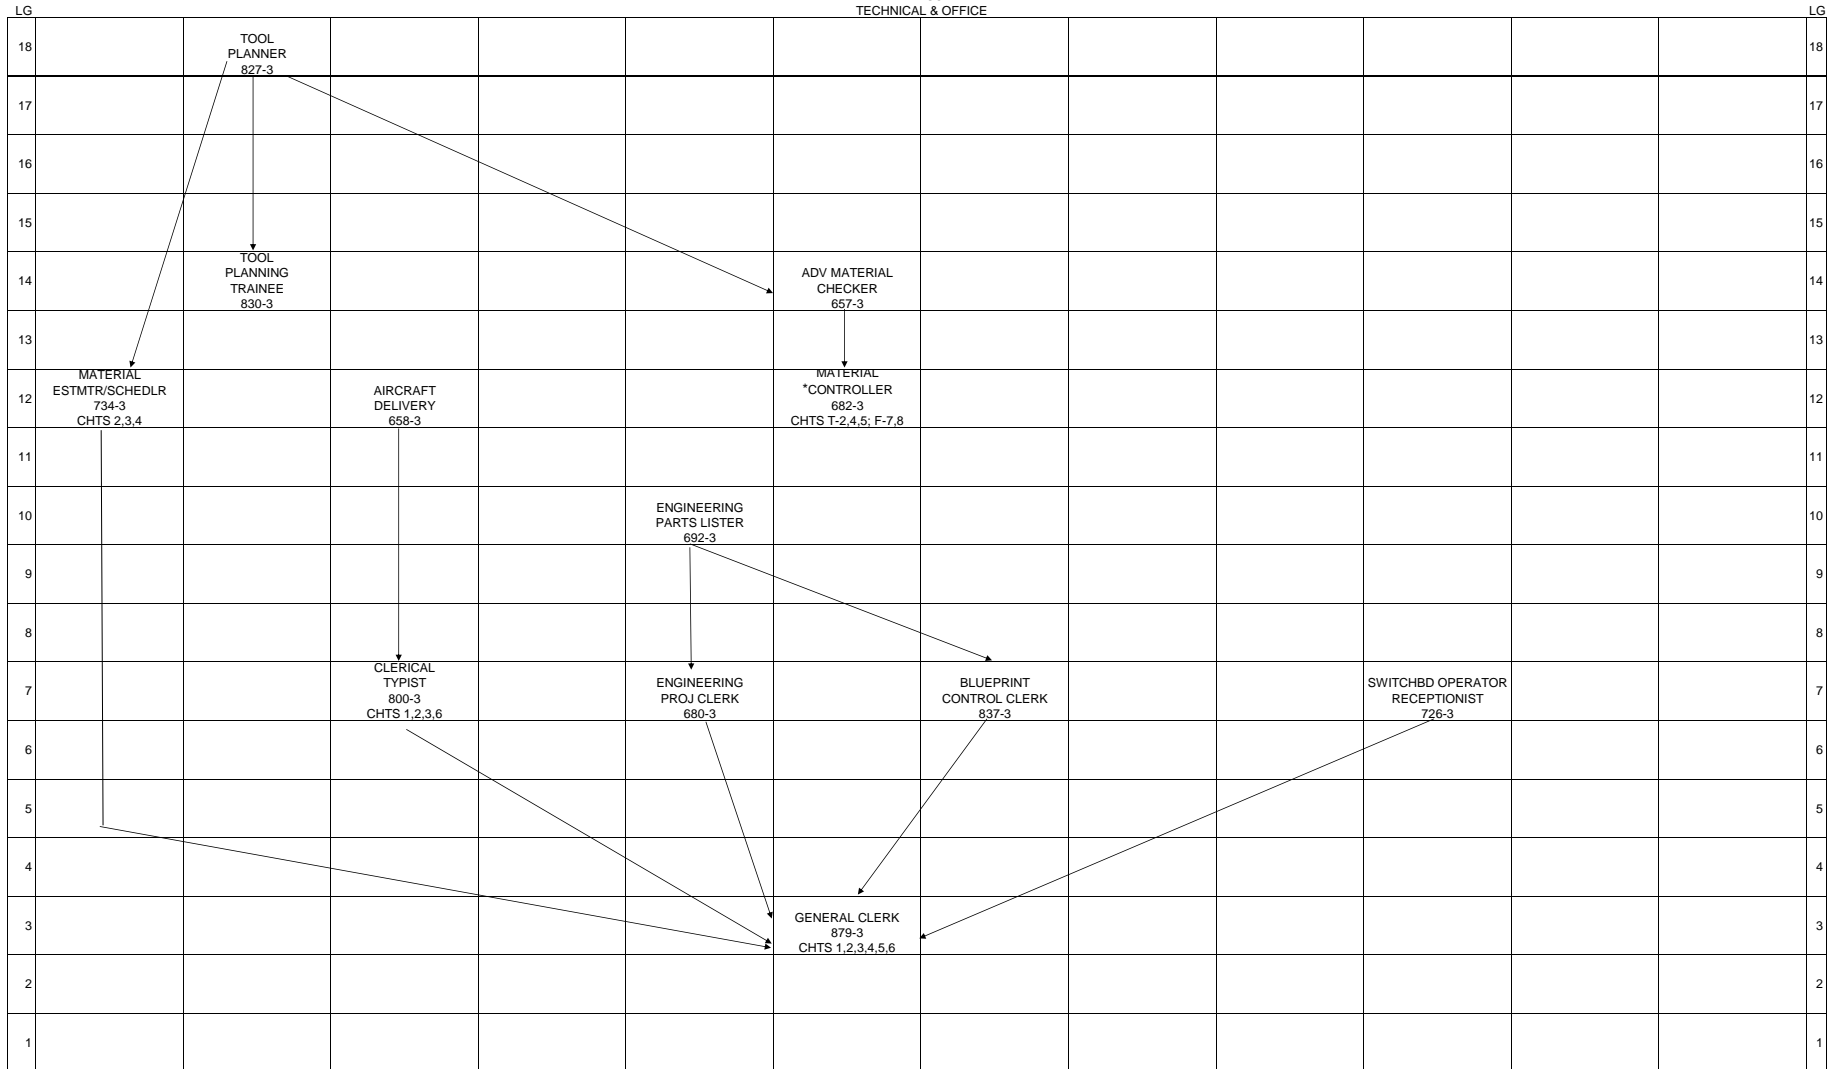

LMASC
TECHNICAL & OFFICE

CHART 1

LMASC
TECHNICAL & OFFICE

*FACTORY L/G 9

LMASC
TECHNICAL & OFFICE

CHART 3

*MUST PASS TYPING TEST

EFFECTIVE March 7, 2011

LMASC
TECHNICAL & OFFICE

CHART 4

*FACTORY L/G 9

LMASC
TECHNICAL & OFFICE

CHART 5

*FACTORY LG 9

LG

18			
17			
16			
15			
14			
13			
12			
11			
10			
9			

8			
7			
6			
5			
4			
3			
2			
1			

CHART 4

			LG
			18
			17
			16
			15
			14
			13
			12
			11
			10
			9

			8
			7
			6
			5
			4
			3
			2
			1