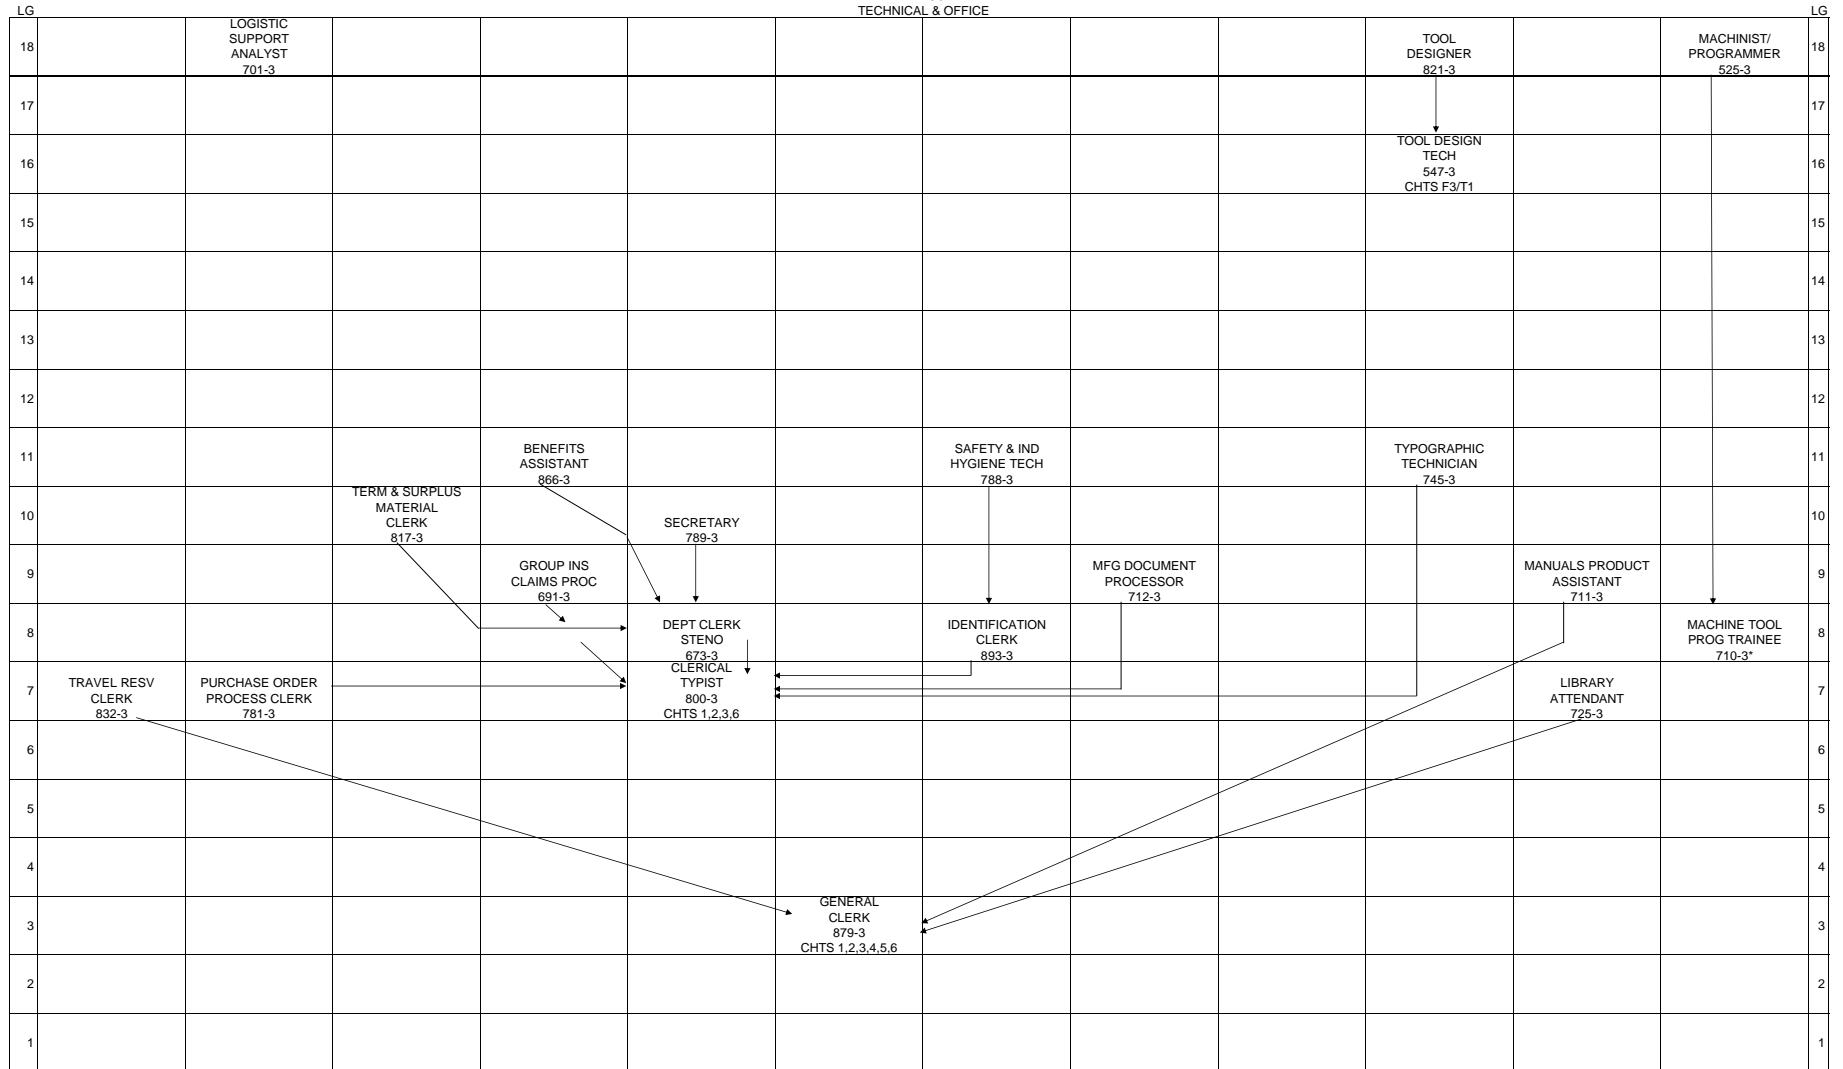

LMASC
TECHNICAL & OFFICE

CHART 1

LMASC
TECHNICAL & OFFICE

*FACTORY L/G 9

LMASC
TECHNICAL & OFFICE

CHART 3

*MUST PASS TYPING TEST

EFFECTIVE March 7, 2011

LMASC
TECHNICAL & OFFICE

CHART 4

*FACTORY L/G 9

LMASC
TECHNICAL & OFFICE

CHART 5

*FACTORY LG 9

LG

18			
17			
16			
15			
14			
13			
12			
11			
10			
9			

8			
7			
6			
5			
4			
3			
2			
1			

CHART 4

			LG
			18
			17
			16
			15
			14
			13
			12
			11
			10
			9

			8
			7
			6
			5
			4
			3
			2
			1