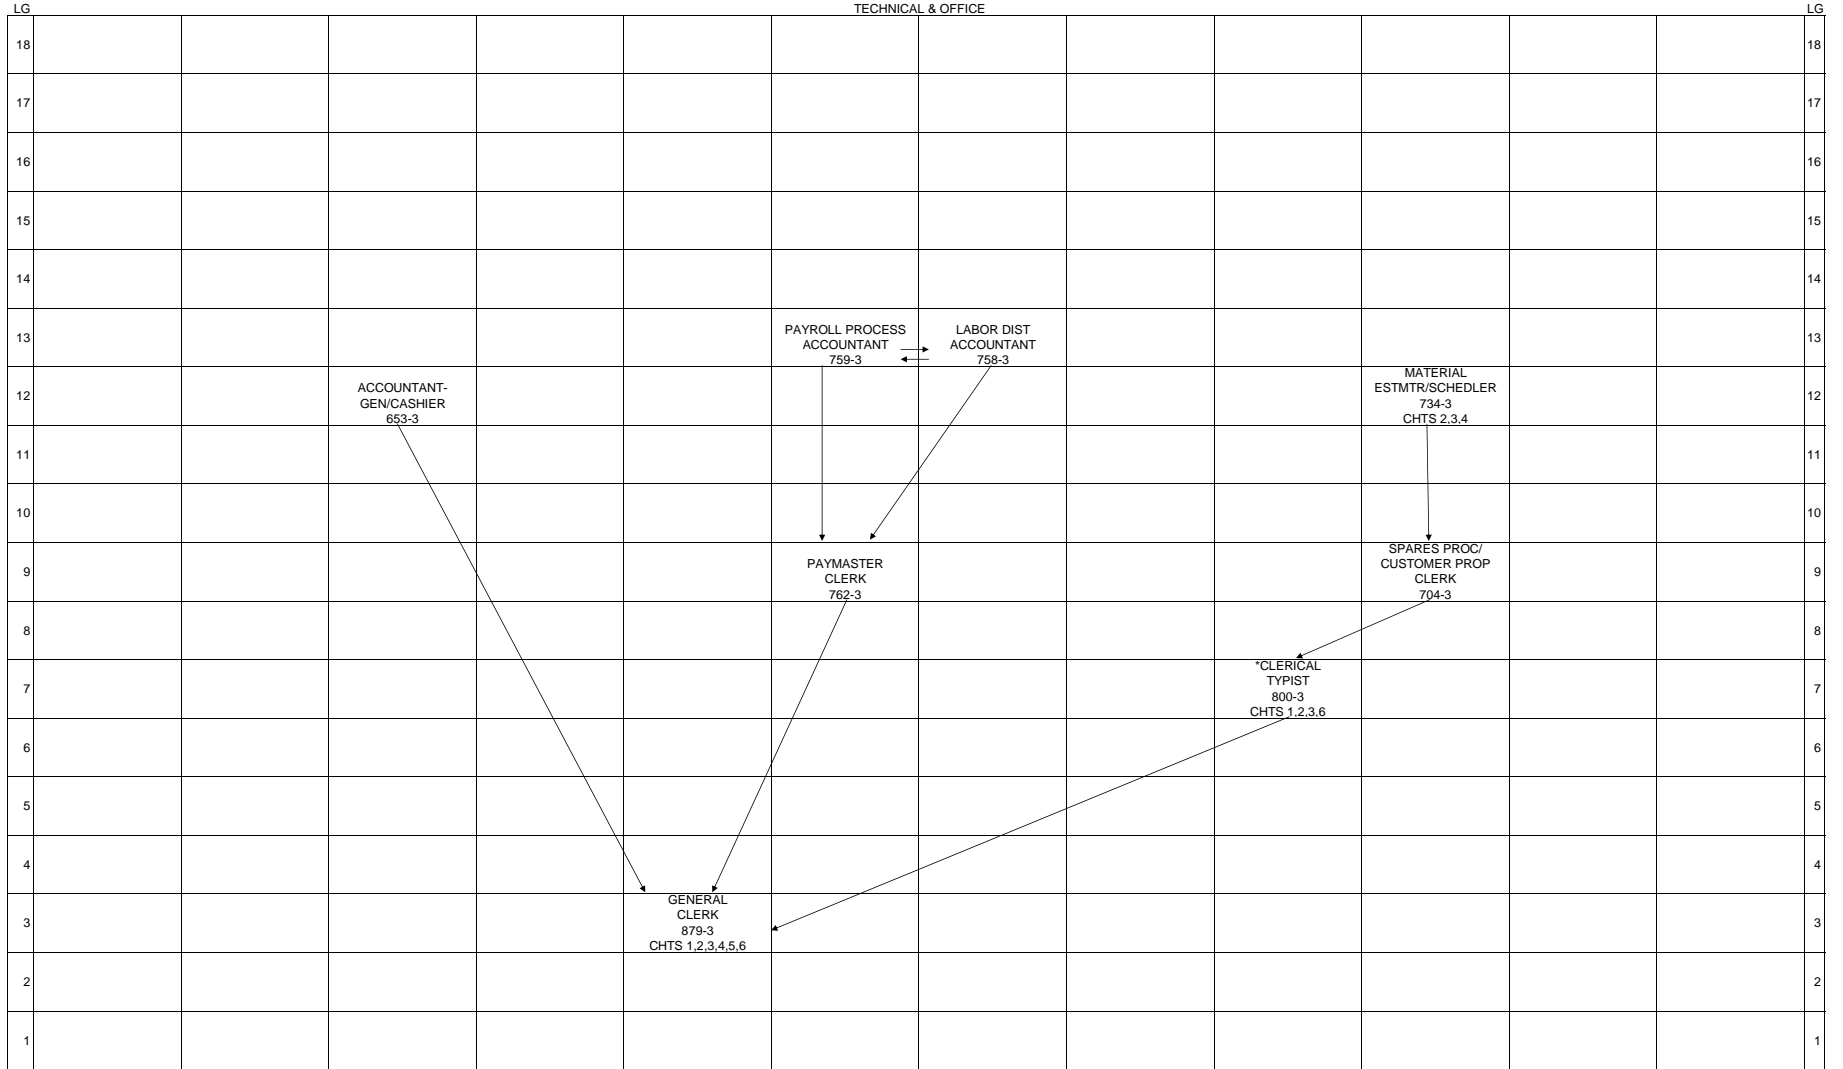

LMASC
TECHNICAL & OFFICE

CHART 1

LMASC
TECHNICAL & OFFICE

*FACTORY L/G 9

LMASC
TECHNICAL & OFFICE

CHART 3

*MUST PASS TYPING TEST

EFFECTIVE March 7, 2011

LMASC
TECHNICAL & OFFICE

CHART 4

*FACTORY L/G 9

LMASC
TECHNICAL & OFFICE

CHART 5

*FACTORY LG 9

LG

18			
17			
16			
15			
14			
13			
12			
11			
10			
9			

8			
7			
6			
5			
4			
3			
2			
1			

CHART 4

			LG
			18
			17
			16
			15
			14
			13
			12
			11
			10
			9

			8
			7
			6
			5
			4
			3
			2
			1