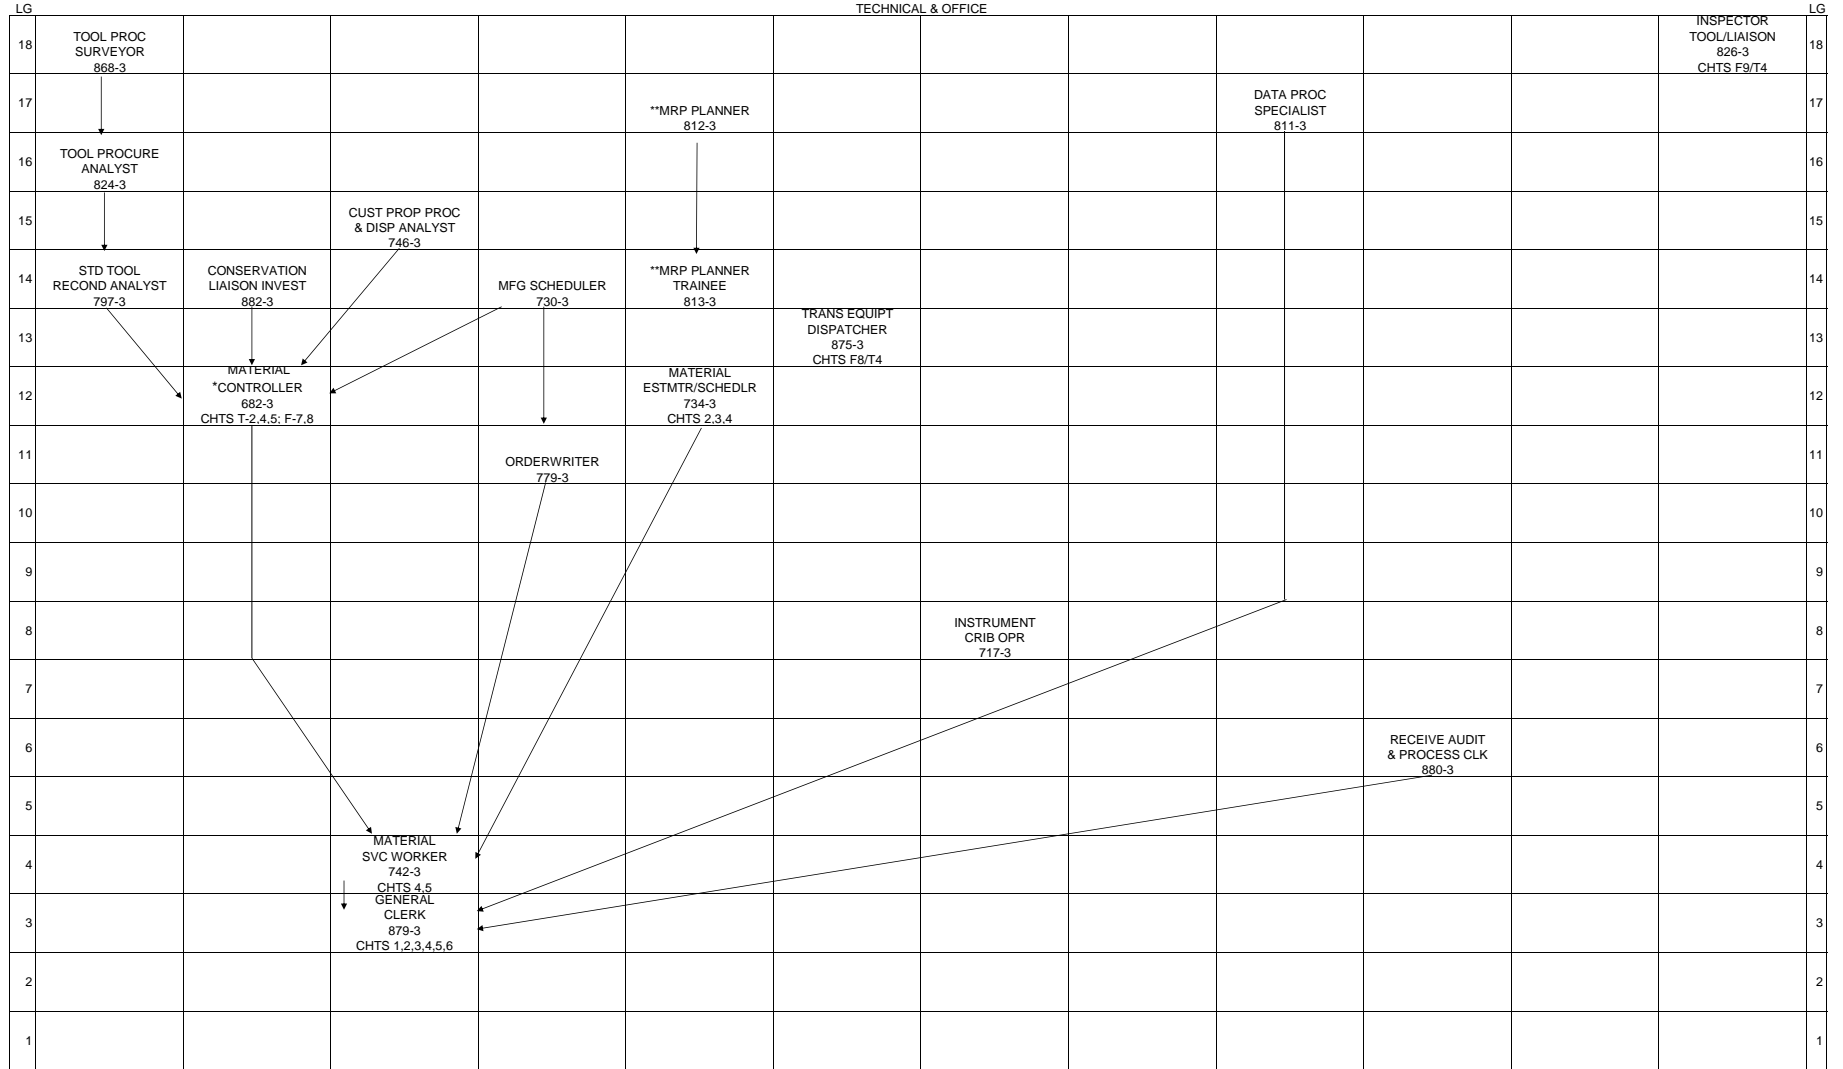

LMASC
TECHNICAL & OFFICE

CHART 1

LMASC
TECHNICAL & OFFICE

*FACTORY L/G 9

LMASC
TECHNICAL & OFFICE

CHART 3

*MUST PASS TYPING TEST

EFFECTIVE March 7, 2011

LMASC
TECHNICAL & OFFICE

CHART 4

*FACTORY L/G 9

LMASC
TECHNICAL & OFFICE

CHART 5

*FACTORY LG 9

LG

18			
17			
16			
15			
14			
13			
12			
11			
10			
9			

8			
7			
6			
5			
4			
3			
2			
1			

CHART 4

			LG
			18
			17
			16
			15
			14
			13
			12
			11
			10
			9

			8
			7
			6
			5
			4
			3
			2
			1